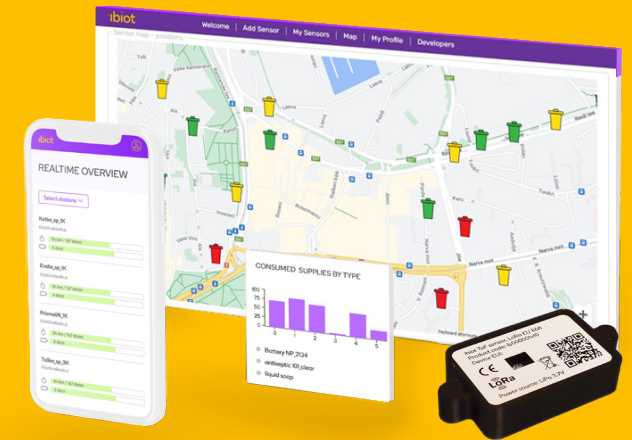

Product Data Sheet
ibiot indoor distance sensor

Measures distance
 between sensor and
 fill level

Stats for tech guys

Collecting, digitalizing and transferring event data to cloud.
 Standard battery sized, fits to non-IoT device battery console.

RF Region	EU868/US915
LoRa Class	Class A
Protocol	LoRaWAN
Battery type	3,7 V battery
Antenna	Integrated
LxWxH	38x75x15 mm
Measuring range	0-6000 mm

This is how it works

ibiot is connecting devices with you.
You are online, so are the devices