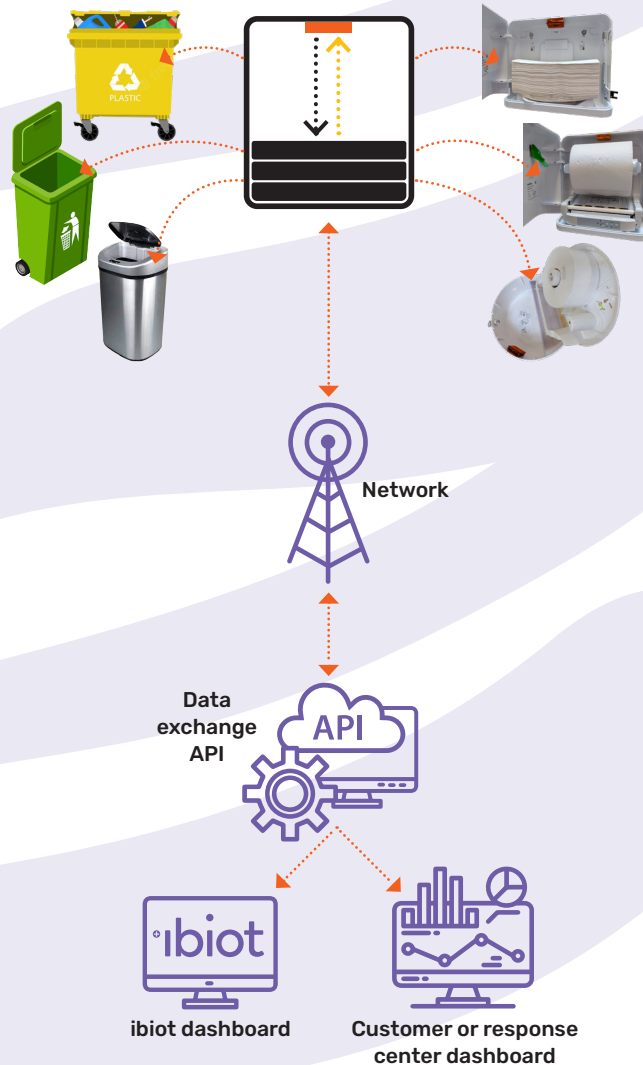

Product Data Sheet
ibiot indoor distance sensor

Measures distance
 between sensor and
 fill level

Stats for tech guys

Collecting, digitalizing and transferring event data to cloud.
 Standard battery sized, fits to non-IoT device battery console.

RF Region	EU868/US915
LoRa Class	Class A
Protocol	LoRaWAN
Battery type	3,7 V battery
Antenna	Integrated
LxWxH	38x75x15 mm
Measuring range	0-6000 mm

This is how it works

ibiot is connecting devices with you.
You are online, so are the devices