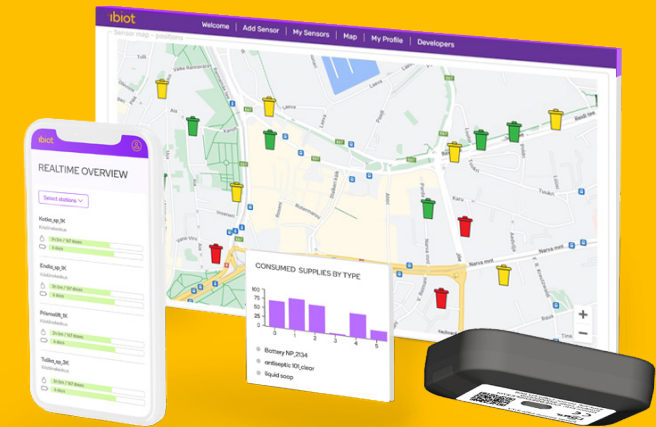

Product Data Sheet

ibiot distance sensor LoRa

Measures distance
between sensor and
fill level

Stats for tech guys

Collecting, digitalizing and transferring event data to cloud.
Standard battery sized, fits to non-IoT device battery console.

RF Region	EU868/US915
LoRa Class	Class A
Protocol	LoRaWAN
Battery type	3,7 V battery
Antenna	Integrated
LxWxH	60x80x20 mm
Measuring range	0-6000 mm
Protection Rating	IP66

This is how it works

ibiot is connecting devices with you.
You are online, so are the devices