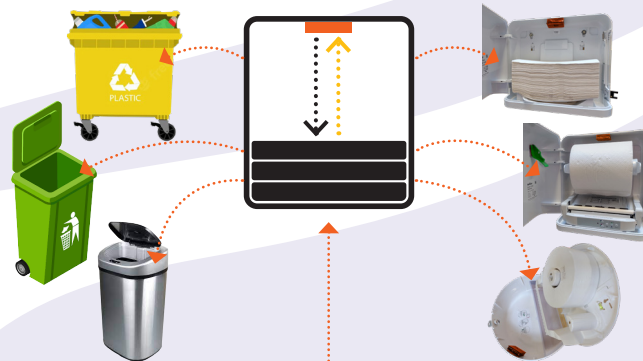

Product Data Sheet

ibiot distance sensor LoRa

Measures distance
between sensor and
fill level

Stats for tech guys

Collecting, digitalizing and transferring event data to cloud.
Standard battery sized, fits to non-IoT device battery console.

RF Region	EU868/US915
LoRa Class	Class A
Protocol	LoRaWAN
Battery type	3,7 V battery
Antenna	Integrated
LxWxH	60x80x20 mm
Measuring range	0-6000 mm
Protection Rating	IP66

This is how it works

ibiot is connecting devices with you.
You are online, so are the devices