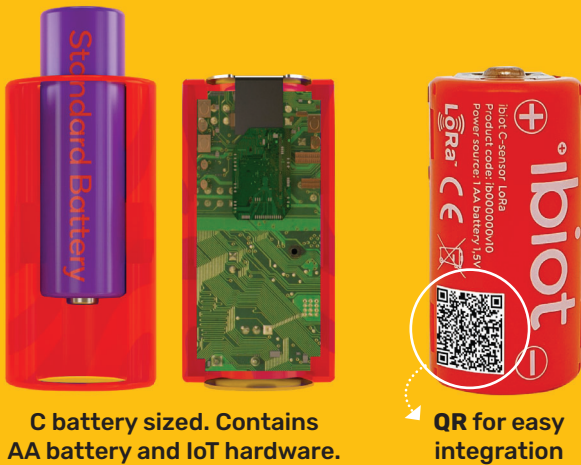

Product Data Sheet
ibiot C-sensor LoRa

Stats for tech guys

Collecting, digitalizing and transferring event data to cloud.
Standard battery sized, fits to non-IoT device battery console.

RF Region	EU868/US915
LoRa Class	Class A
Protocol	LoRaWAN
Battery type	AA; 1,5V rechargeable or disposable battery
Antenna	Integrated
Length	51 mm
Diameter	26 mm

This is how it works

ibiot is connecting devices with you.
You are online, so are the devices

ibiot's mission is to bring devices to social life, empowering you to make even smarter decisions, simply.

Shoppig
Request a demo
ibiot dashboard
Home