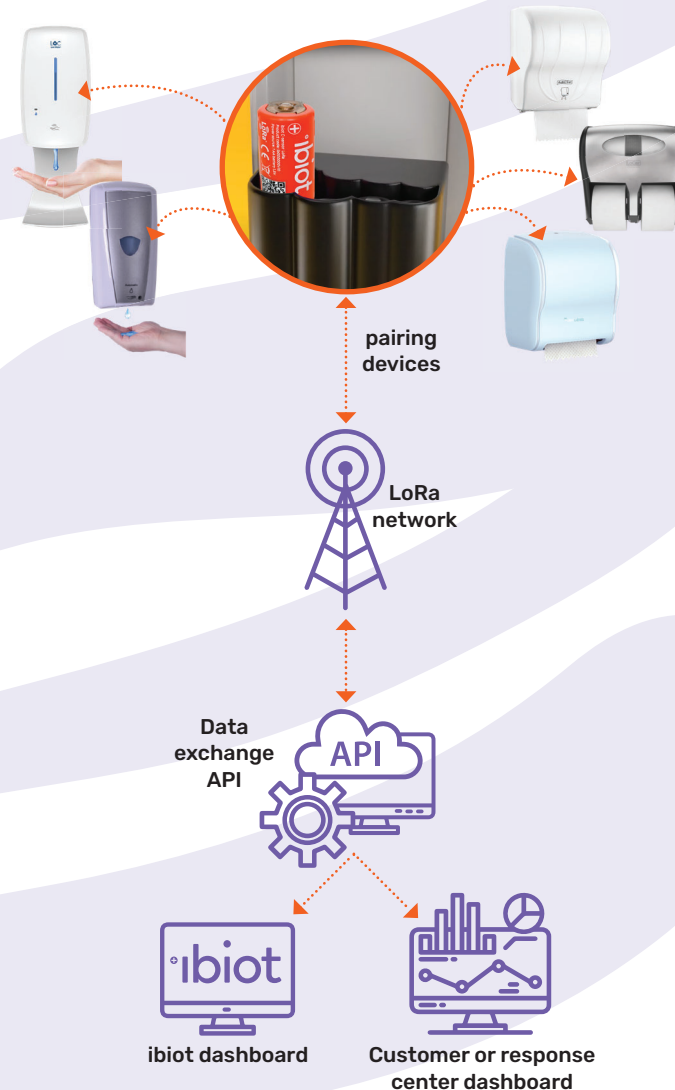

Product Data Sheet
ibiot C-sensor LoRa

Stats for tech guys

Collecting, digitalizing and transferring event data to cloud.
Standard battery sized, fits to non-IoT device battery console.

RF Region	EU868/US915
LoRa Class	Class A
Protocol	LoRaWAN
Battery type	AA; 1,5V rechargeable or disposable battery
Antenna	Integrated
Length	51 mm
Diameter	26 mm

This is how it works

ibiot is connecting devices with you.
You are online, so are the devices

ibiot's mission is to bring devices to social life, empowering you to make even smarter decisions, simply.

Shoppig
Request a demo
ibiot dashboard
Home